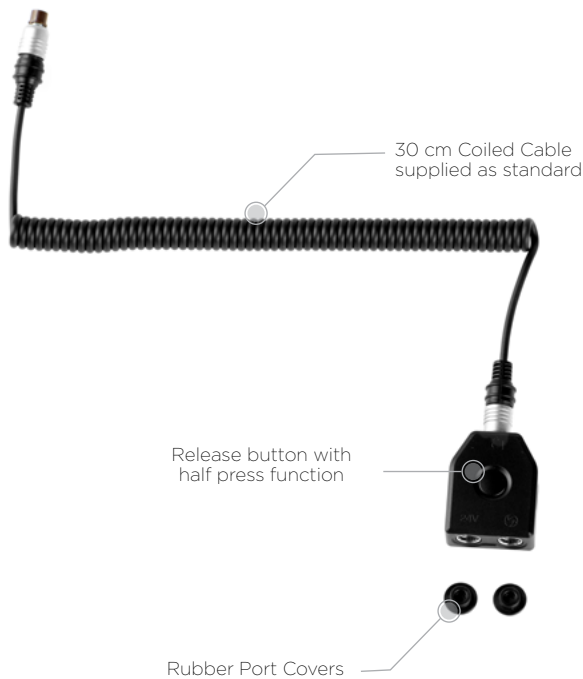

IQ4 Remote Release and Break Out Box B.O.B.

(Optional Accessories)

The remote release and Break Out Box B.O.B. is a high quality remote release, that also can function as a break out box for older Phase One 645AF accessories with an 8-pin multiport.

It can be used with the coiled cable as a smart little remote release or it can be used with the XF Camera System with a short 10cm or 2M straight cable and a power supply if you are in a studio environment and want power in to the XF at the same time. (this is however not possible with the XT and the IQ4)

On the XT Camera System, the B.O.B. connects to the IQ4 12-pin multiport, and allows an additional 8 or 12 pin release cable release to be attached to extend the reach of the cable.

Part#	Description
73130	IQ4 Cable Release and Break Out Box "BOB" (Including coiled cable 30cm)
50300232	Cable Release "BOB" Coiled cable 30cm (included with "BOB" package)
50300220	Cable Release "BOB" Straight cable 10cm (5mm cable thickness incl. XF power connections)
50300231	Cable Release "BOB" Straight cable 2M (5mm cable thickness incl. XF power connection)

Hähnel Remote Shutter Release HRX 280 PRO for Phase One IQ4 (Optional Accessories)

In Addition to the B.O.B Phase One also have available a Hähnel Remote shutter release, that features 2,8m cable for triggering the IQ4. The Hähnele cable release is compatible with both IQ4, XF/DF camera and the B.O.B.

Hähnel Remote Shutter Release HRX 280 PRO for the Phase One IQ4 Part# 73203