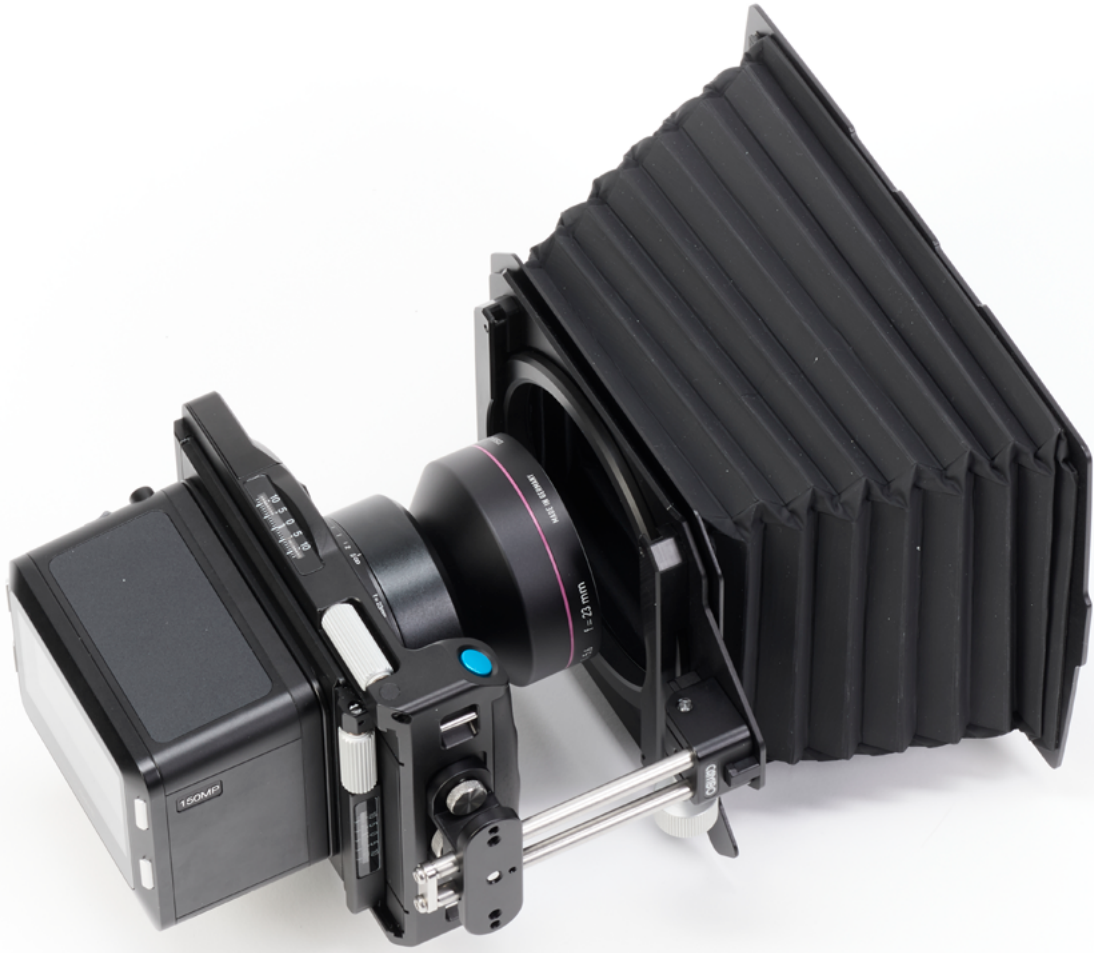

Unscrewing the cover with the supplied Torx6 key, reveals access to this shoe.

Although not very practical for handheld shooting because of the position of this shoe at the handle, there may be special applications where this comes in very handy